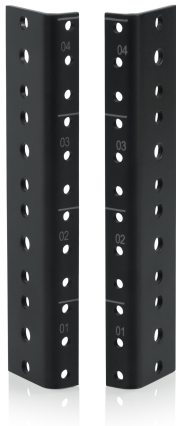

Rack Rails – 4U Pair

UPC 716408544175

MODEL GRW-RACKRAIL-04U

COLOR	Black
WEIGHT	1 lbs
HINGES	-
WHEELS	-
ATA RATED	-
LOCKABLE	No
HANDLES	-
LATCHES	-
WATER RESISTANCE	-

Exterior Dimensions

Exterior Length	7"
Exterior Width	.6"

FEATURES

- Cold Rolled Steel Threaded Rack Rails; 4U Rack Size
- 3mm Thick with Black Powder Coating
- 2 Rack Rails per package
- Rack Unit Numbers Printed on Rails

Exterior
Height 1.5"

Retail Friendly packaging